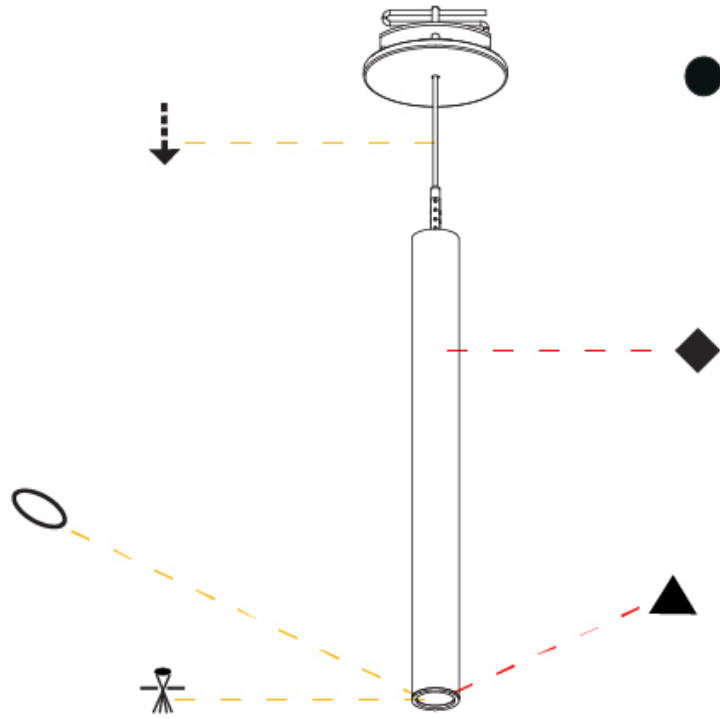

HANGOVER PLUG SHINE MONOPOINT RECESSED CANOPY SUSPENSION

A30843-

PROJECT _____

TYPE _____

SPECIFIER _____

QUANTITY _____

DATE _____

HANGOVER PLUG SHINE MONOPOINT RECESSED CANOPY SUSPENSION